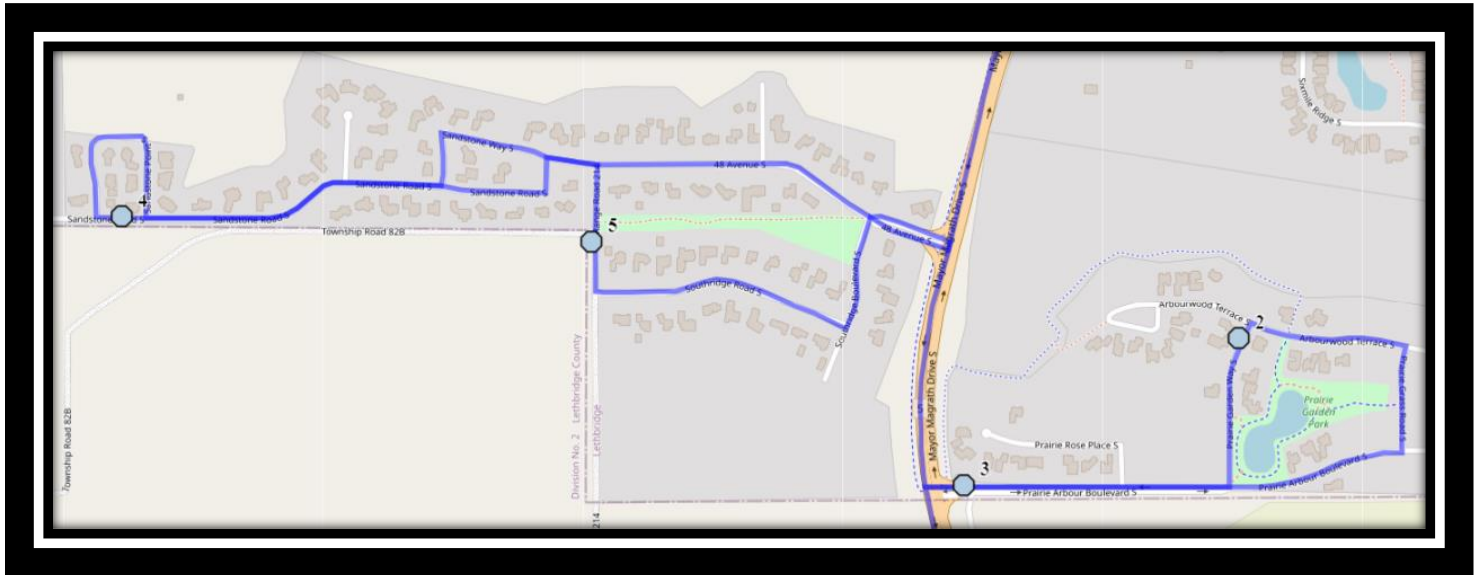

Plaxton S2

REVISED: August 15, 2023

EFFECTIVE: September 5, 2023

Dr. Robert Plaxton Elementary – 4510 Fairmont Gate South – (825) 399-0620

Please arrive 10 minutes before scheduled pick up and drop off times. Times shown may vary due to weather & traffic conditions.

Bus routes and maps are subject to change. For the most up-to-date version, visit www.southland.ca/lethbridge.