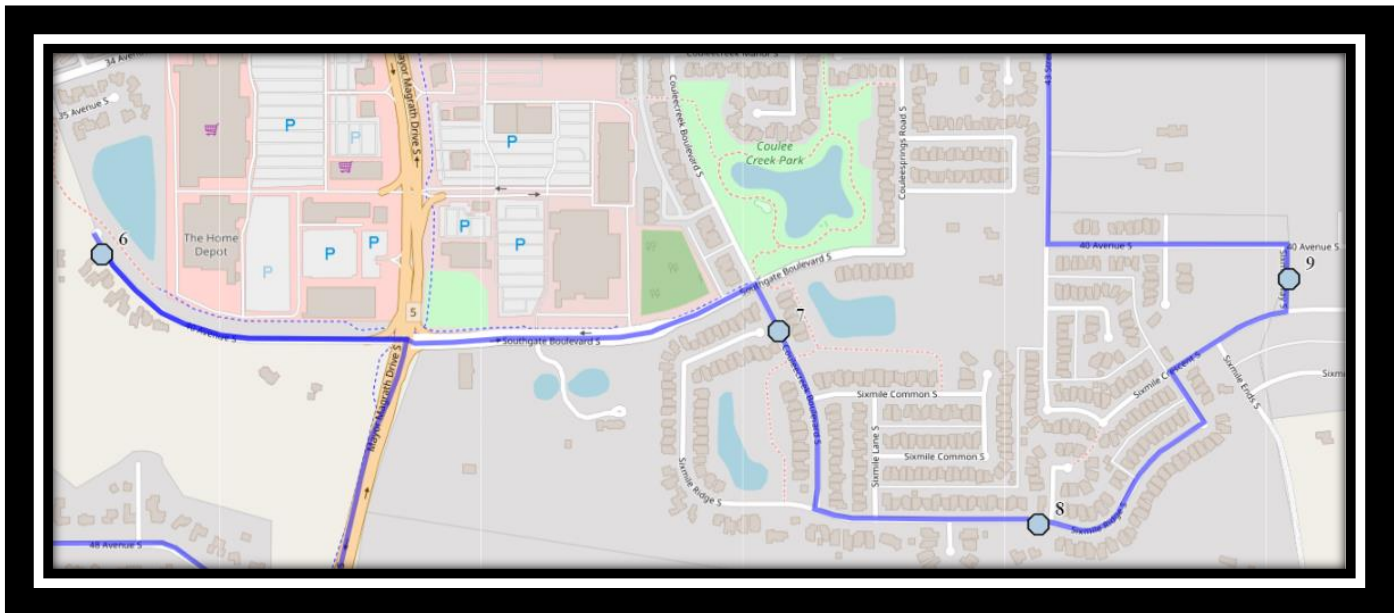

Plaxton S2

REVISED: August 15, 2023

EFFECTIVE: September 5, 2023

Dr. Robert Plaxton Elementary – 4510 Fairmont Gate South – (825) 399-0620

Please arrive 10 minutes before scheduled pick up and drop off times. Times shown may vary due to weather & traffic conditions.

Bus routes and maps are subject to change. For the most up-to-date version, visit www.southland.ca/lethbridge.