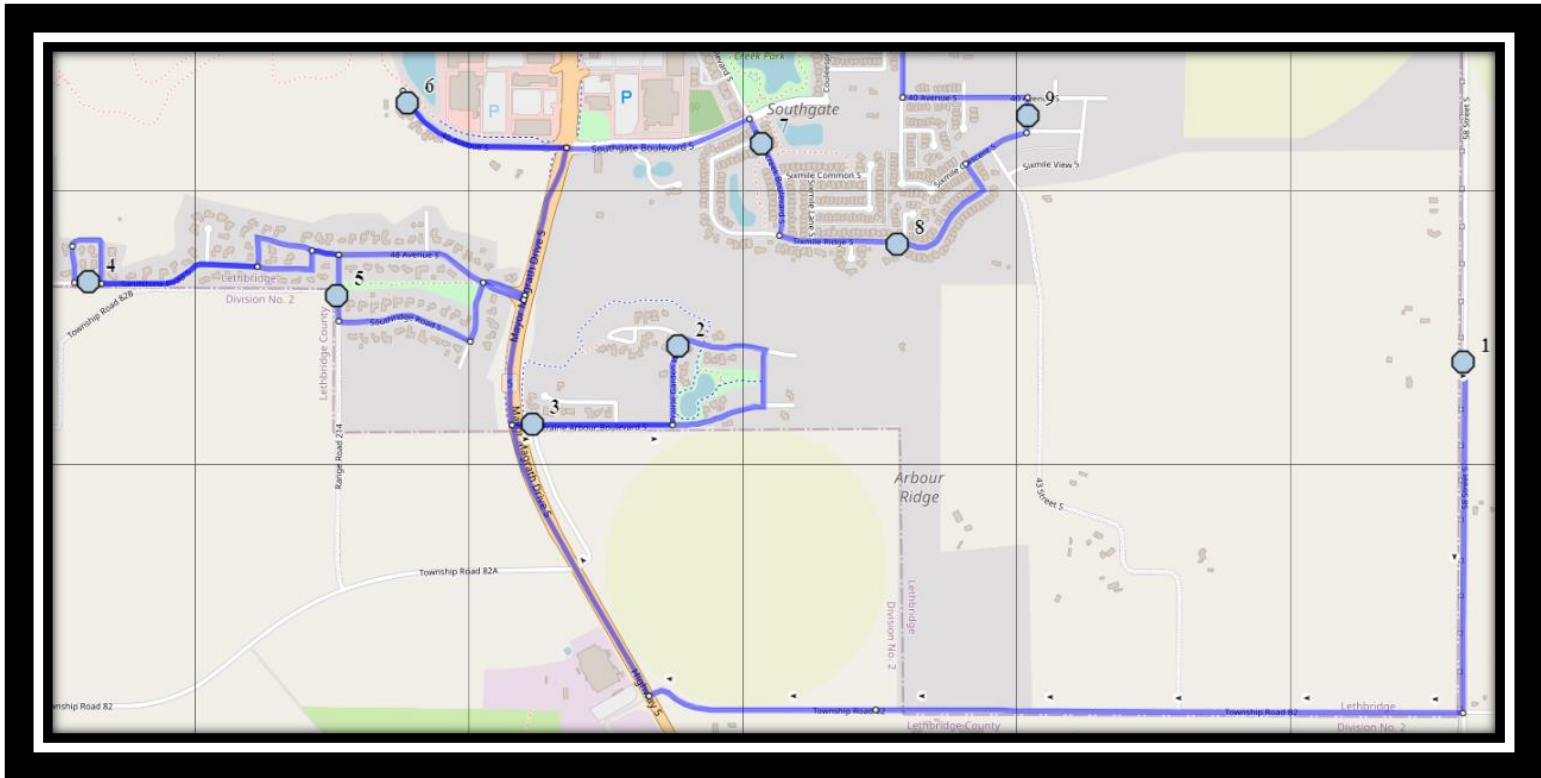

Plaxton S2

REVISED: August 15, 2023

EFFECTIVE: September 5, 2023

PM Route Same As AM

Dr. Robert Plaxton Elementary – 4510 Fairmont Gate South – (825) 399-0620

Please arrive 10 minutes before scheduled pick up and drop off times. Times shown may vary due to weather & traffic conditions.

#3 - 8:09 AM - Praire Arbour Blvd South Westbound - east of HWY 5 at walkway entrance

#4 - 8:13 AM - Sandstone Road South Eastbound

#5 - 8:14 AM - Range Rd 214 Southbound - at TWP RD 82B near fire hydrant

#9 - 8:25 AM - Sixmile Way South Northbound - south of 40 Ave at alley

#10 - 8:30 AM - Dr. Robert Plaxton

Monday – Thursday

#1 - 3:57 PM - Dr. Robert Plaxton

#2 - 4:05 PM - Sixmile Way S southbound across from back alley

#2 - 11:45 AM - Sixmile Way S southbound across from back alley

#3 - 11:48 AM - Sixmile Ridge S westbound after Sixmile Cove S

#4 - 11:51 AM - Sixmile Road S northbound at crosswalk

#5 - 11:53 AM - 40 Ave S, southbound after run around